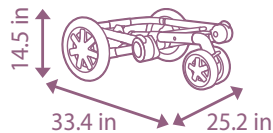

Wymiary i wagi / Waga

Διαστάσεις / βάρος

Разме ры / вес

Rozměry / Váha

25.1 lbs

17 lbs

8.1 lbs

8.8 in

8.6 in

18.5 in

39.9 in

33.4 in

25.2 in

14.5 in

33.4 in

25.2 in

6.7 in

26.8 in

23.6 in